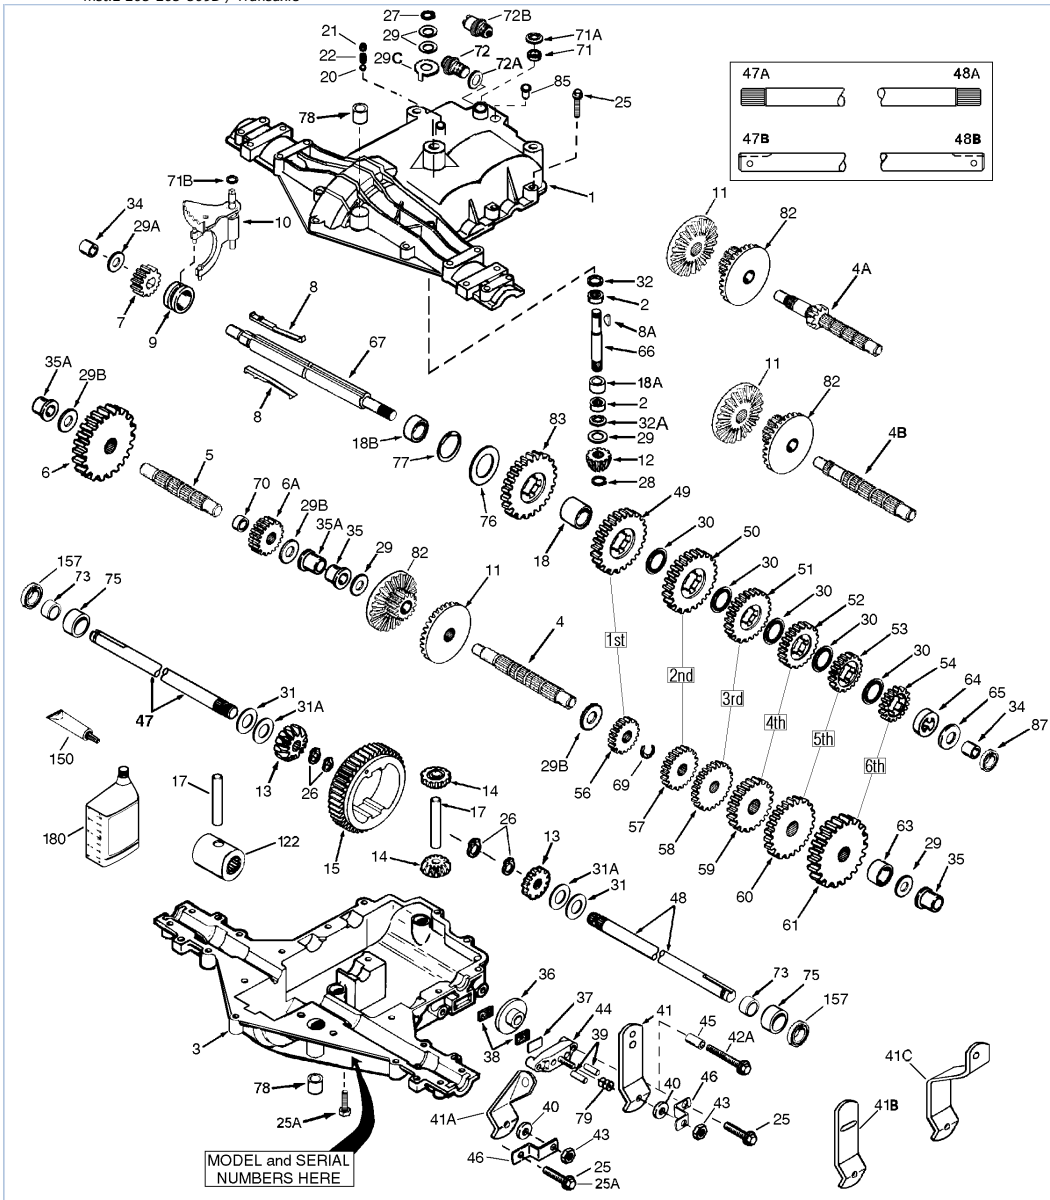

## Part List

mst.2 205-205-509D / Transaxle

REF #	ITEM #	DESCRIPTION	QTY	REMARK
1	772147	Transaxle Cover	1	
2	780086A	Needle Bearing 5/8" ID	2	
3	770128	Transaxle Case	1	
4	776395	Countershaft	1	
5	776409	Output Shaft	1	
6	778364	Spur Gear (38 teeth)	1	
6A	778369	Spur Gear (15 teeth)	1	
7	778330	Spur Gear (11 teeth)	1	
8	792180	Shift Key	2	
9	784352	Shift Collar	1	
10	784378	Shift Rod & Fork	1	
11	778334	Bevel Gear (30 teeth)	1	
12	778309	Input Bevel Pinion (13 teeth)	1	
13	778368	Bevel Gear (13 teeth) (Incl. 14)	2	
14	778368	Bevel Pinion (13 teeth) (Incl. 13)	2	
15	778370	Ring Gear (43 teeth)	1	
17	786188	Drive Pin	1	
18	786102	Spacer 1.130 x .695	1	
18A	786175	Spacer .640 ID	2	
20	792077A	Ball 5/16" dia	1	
21	792078	Set Screw 3/8-16 x 3/8"	1	
22	792079	Spring .310 OD x .625 L	1	
25	792073A	Screw 1/4-20 x 1-1/4"	17	
25A	792177	Screw 1/4-20 x 1-3/8"	2	
26	792125	Retaining Ring (pkg of 2)	4	
27	792035	Retaining Ring	1	
28	788040	Retaining Ring	1	
29	780072	Thrust Washer .627 ID x .031W	5	
29A	780160	Thrust Washer .563 ID x .031W	1	
29B	780051	Thrust Washer .762 ID x .031W	3	
30	780108	Cup Washer 1.127 ID x .032W	4	
31	780001	Flat Washer .750 ID x .056W	2	USE AS NEEDED
31A	780195	Flat Washer .750 ID x .062W	2	
32	788083	Oil Seal 5/8"	1	
34	780194	Bushing .563	2	
35	780193	Flanged Bushing .625 ID	2	
35A	780197	Flanged Bushing 3/4"	2	
36	790075	Brake Disk	1	
37	790007	Brake Pad Plate	1	
38	799021	Brake Pad (pkg of 2)	2	
39	786026	Dowel Pin 5/16 x 3/4	2	
40	792076A	Flat Washer .312 ID x .059W	1	
41	790080	Brake Lever	1	
42	792073A	Screw 1/4-20 x 1-1/4"	2	
43	792075	Locknut 5/16-24	1	
44	790025	Brake Pad Holder	1	
46	786086	Brake Lever Bracket	1	
47	774690	Axle (11-15/16" long)	1	
48	774691	Axle (16-1/2" long)	1	
49	778356	Spur Gear (29 teeth-steel)	1	
50	778354	Spur Gear (23 teeth-steel)	1	
51	778344	Spur Gear (20 teeth)	1	
52	778350	Spur Gear (16 teeth)	1	
53	778346	Spur Gear (15 teeth)	1	
56	778355	Spur Gear (11 teeth)	1	
57	778353	Spur Gear (17 teeth-steel)	1	
58	778343	Spur Gear (20 teeth)	1	
59	778349	Spur Gear (24 teeth-steel)	1	
60	778345	Spur Gear (25 teeth)	1	
63	786071	Countershaft Spacer 1-1/8" x 3/8"	1	
64	786072	Brake Shaft Spacer 1-3/8" x 3/8"	1	
65	780189	Flat Washer .563 ID x .062W	1	
66	776422	Input Shaft	1	
67	776396	Shifter & Brake Shaft	1	
69	792170	Retaining Ring	1	
70	786187	Spacer .890	1	
71B	788092	"O" Ring .426 ID	1	
76	780090	Flat Washer 1.128 IDx .058W	1	
77	788078A	Inverted Retaining Ring	1	
79	792144	Spring .430 OD x .5000 L	1	
82	778333	Bevel & Spur Gear (30 & 13 teeth)	1	
83	778338	Spur Gear (27 teeth)	1	